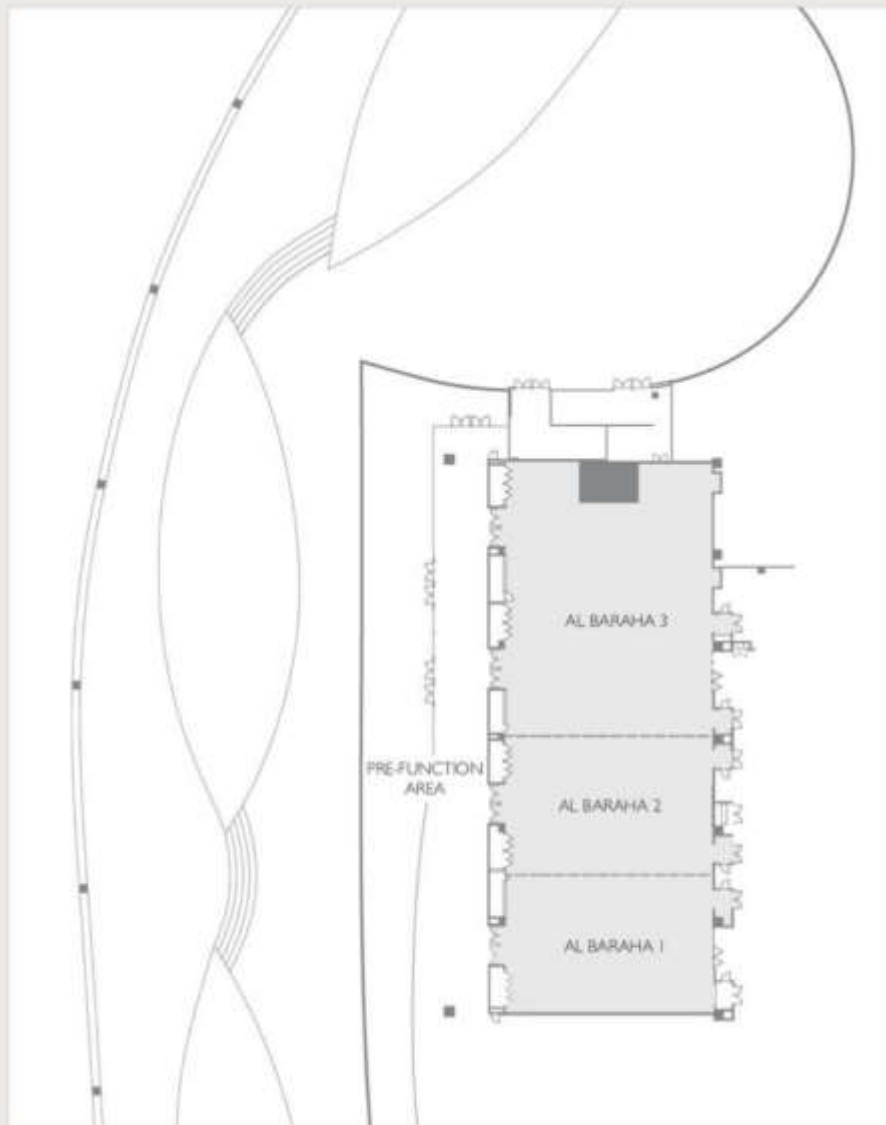

# Al Ras Ballroom

World of Weddings

The Al Ras Ballroom offers a total space of 1,373sq m and with three flexible dividers, we can help you to create a room to perfectly fit your wedding day. Situated on the first floor, the stunning pre-function area looks across the Dubai Creek, giving you an escape from the busy city seen afar.

Room/Area	Dimensions (Ft)	Height (Ft)	SQ Ft	SQ Feet	Columns	Stages	Reception
Al Ras Ballroom L&B	534 x 257	5.16	1,373	14,779	450	900	1,430
Al Ras I	177 x 257	5.16	455	4,898	150	300	400
Al Ras II	180 x 257	5.16	463	4,954	150	300	400
Al Ras III	177 x 257	5.16	455	4,898	150	300	400
Pre-Function/ foyer	492 x 64	5.16	315	4,747	-	-	300

# Al Baraha Ballroom

World of Weddings

With three flexible dividers and a total space of 1,102sq m, the Baraha Ballroom is a more intimate and relaxed wedding venue. Situated on the ground floor, the pre-function area can be opened, to combine with the beautiful waterfront promenade, giving you and your guests the flexibility for an indoor or outdoor wedding.