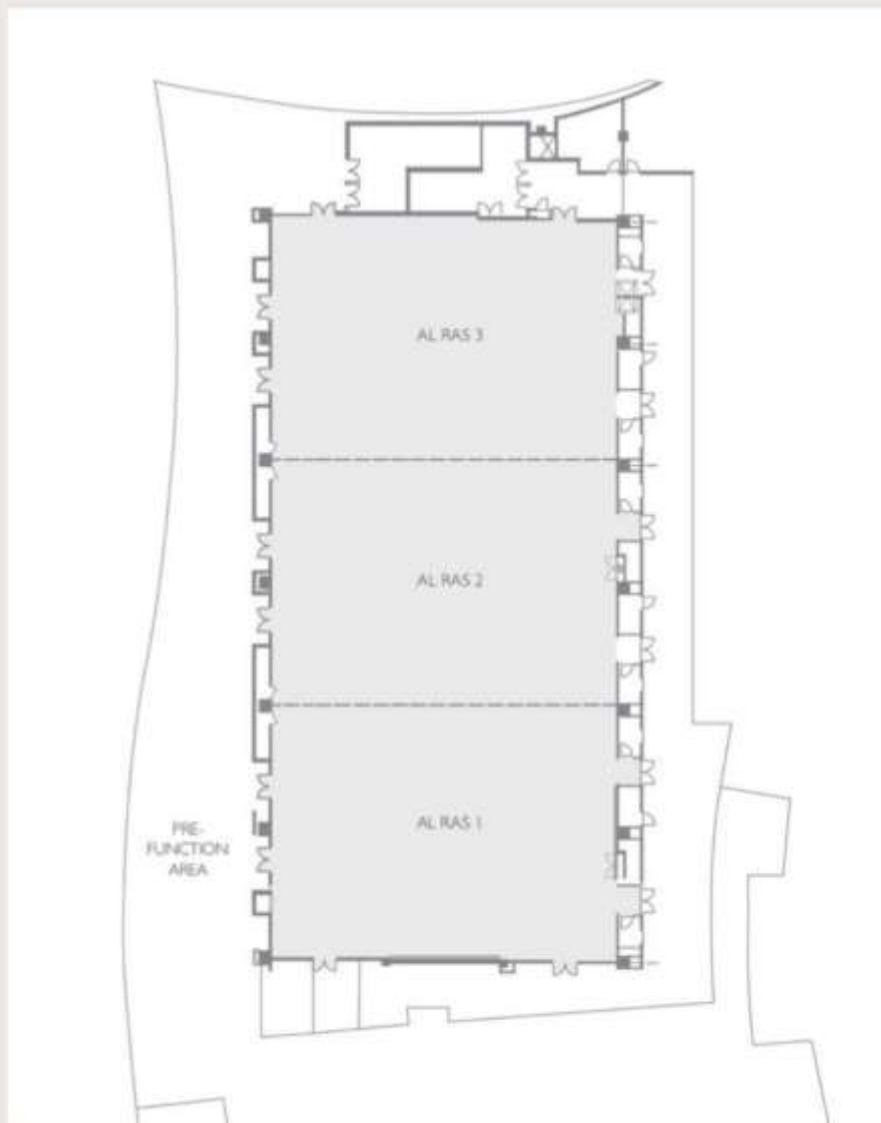

# Al Ras Ballroom

World of Weddings

The Al Ras Ballroom offers a total space of 1,373sq m and with three flexible dividers, we can help you to create a room to perfectly fit your wedding day. Situated on the first floor, the stunning pre-function area looks across the Dubai Creek, giving you an escape from the busy city seen afar.

Room/Area	Dimensions (Ft)	Height (Ft)	SQ Ft	SQ Feet	Columns	Stages	Reception
Al Ras Ballroom L&B	534 x 257	5.16	1,373	14,779	450	900	1,430
Al Ras I	177 x 257	5.16	455	4,898	150	300	400
Al Ras II	180 x 257	5.16	463	4,954	150	300	400
Al Ras III	177 x 257	5.16	455	4,898	150	300	400
Pre-Function/ foyer	492 x 64	5.16	315	4,747	-	-	300